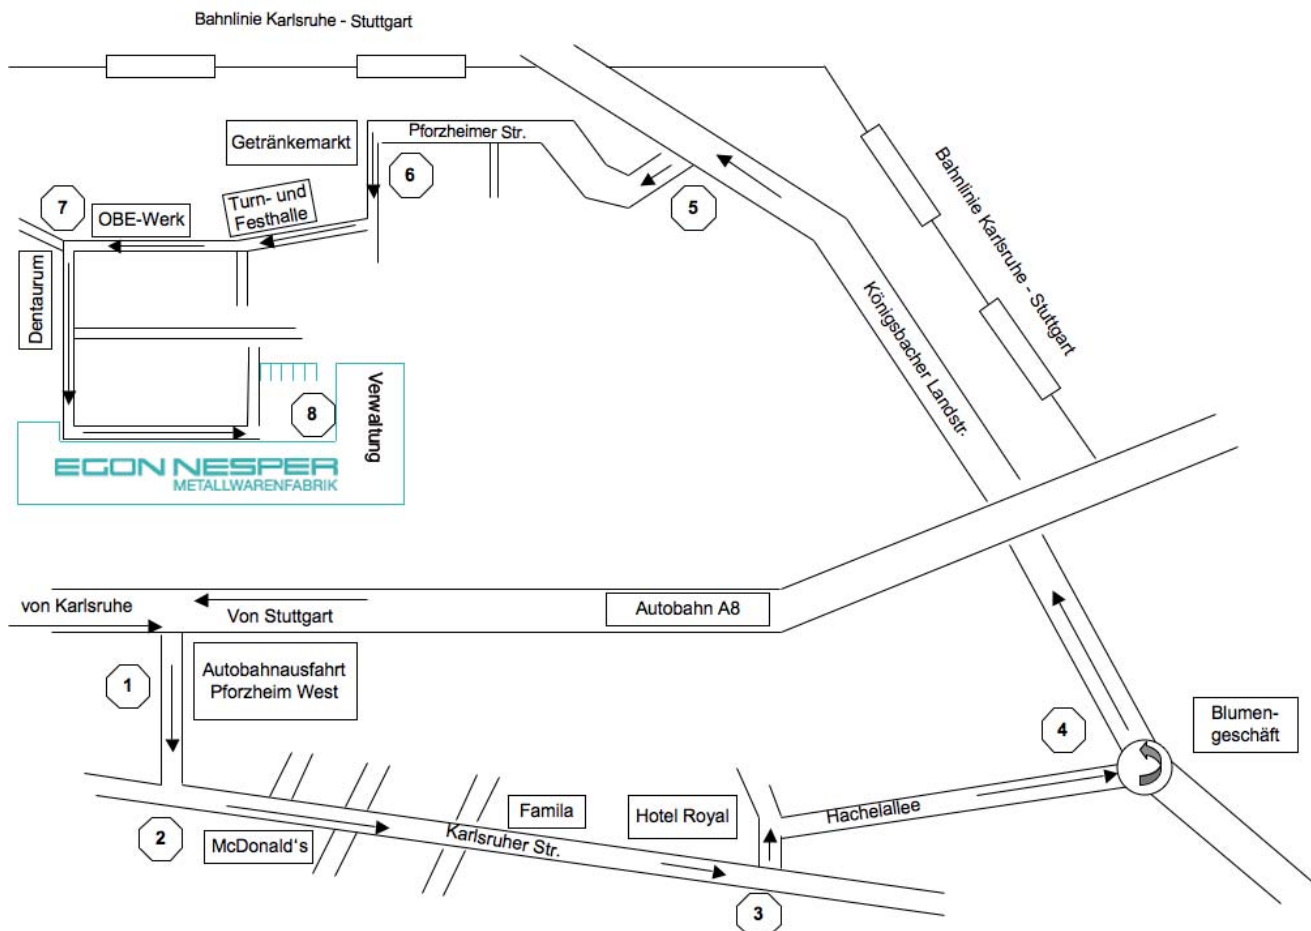

We'd welcome a visit from you.

Here's a short set of directions:

- 1: Take the Pforzheim-West exit from the Autobahn.
- 2: Turn left on Karlsruher Strasse, heading toward Pforzheim.
- 3: Turn left in the direction of Bretten/Königsbach, then right again after another 20 m onto Hachelallee.
- 4: Turn left in the direction of Königsbach/Ispringen (opposite the flower shop/*Blumengeschäft*).
- 5: At the Mahlersiedlung, turn left in the direction of the commercial and industrial park (*Gewerbegebiet*), sports center and multipurpose hall (*Sport- und Festhalle*) and schools (*Schulen*), before the bridge.
- 6: Turn left on Turnstrasse in front of the beverage store, in the direction of the industrial park (*Industriegebiet*).
- 7: After about 500 meters, turn left onto Industriestraße (in front of the Dentaurum company). After another 300 meters, the street will take a turn to the left.
- 8: In another 100 meters you'll be at our company.